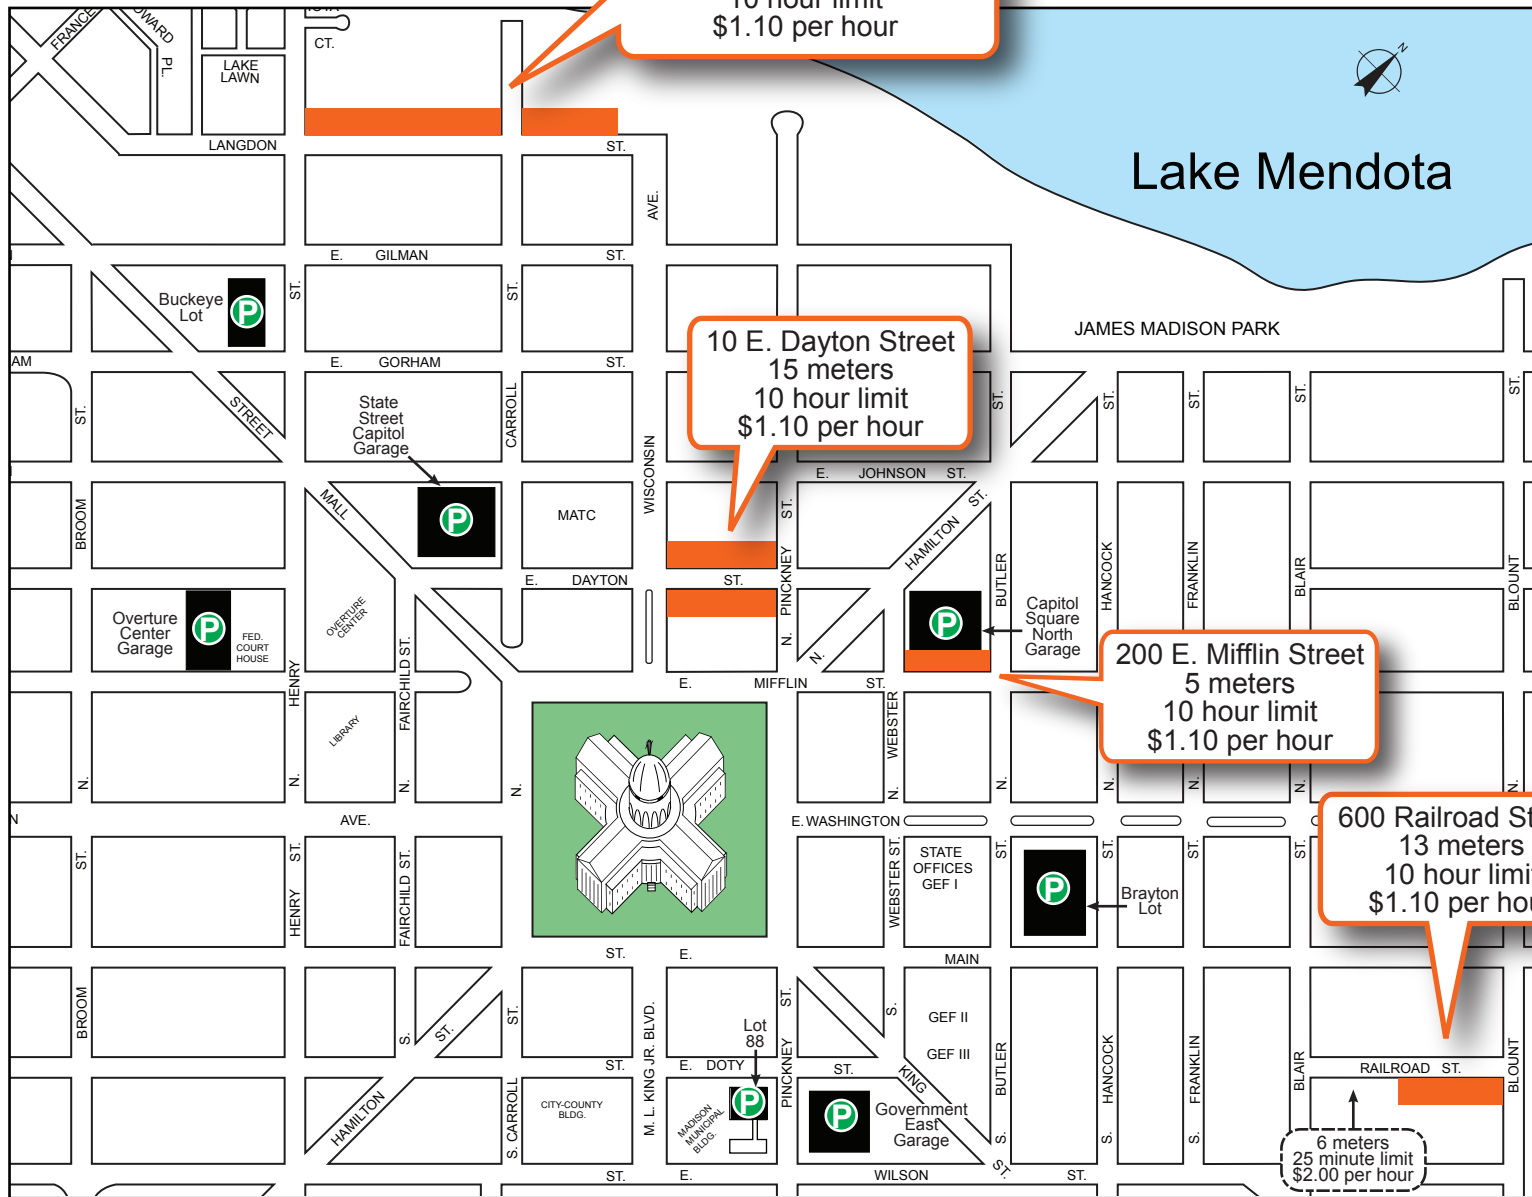

Park and Walk Program - Locator Map

10 hour limit meters at \$1.10 per hour.

Provided courtesy of the City of Madison Parking Utility. 11/10/2016
Changes may be made without notice.